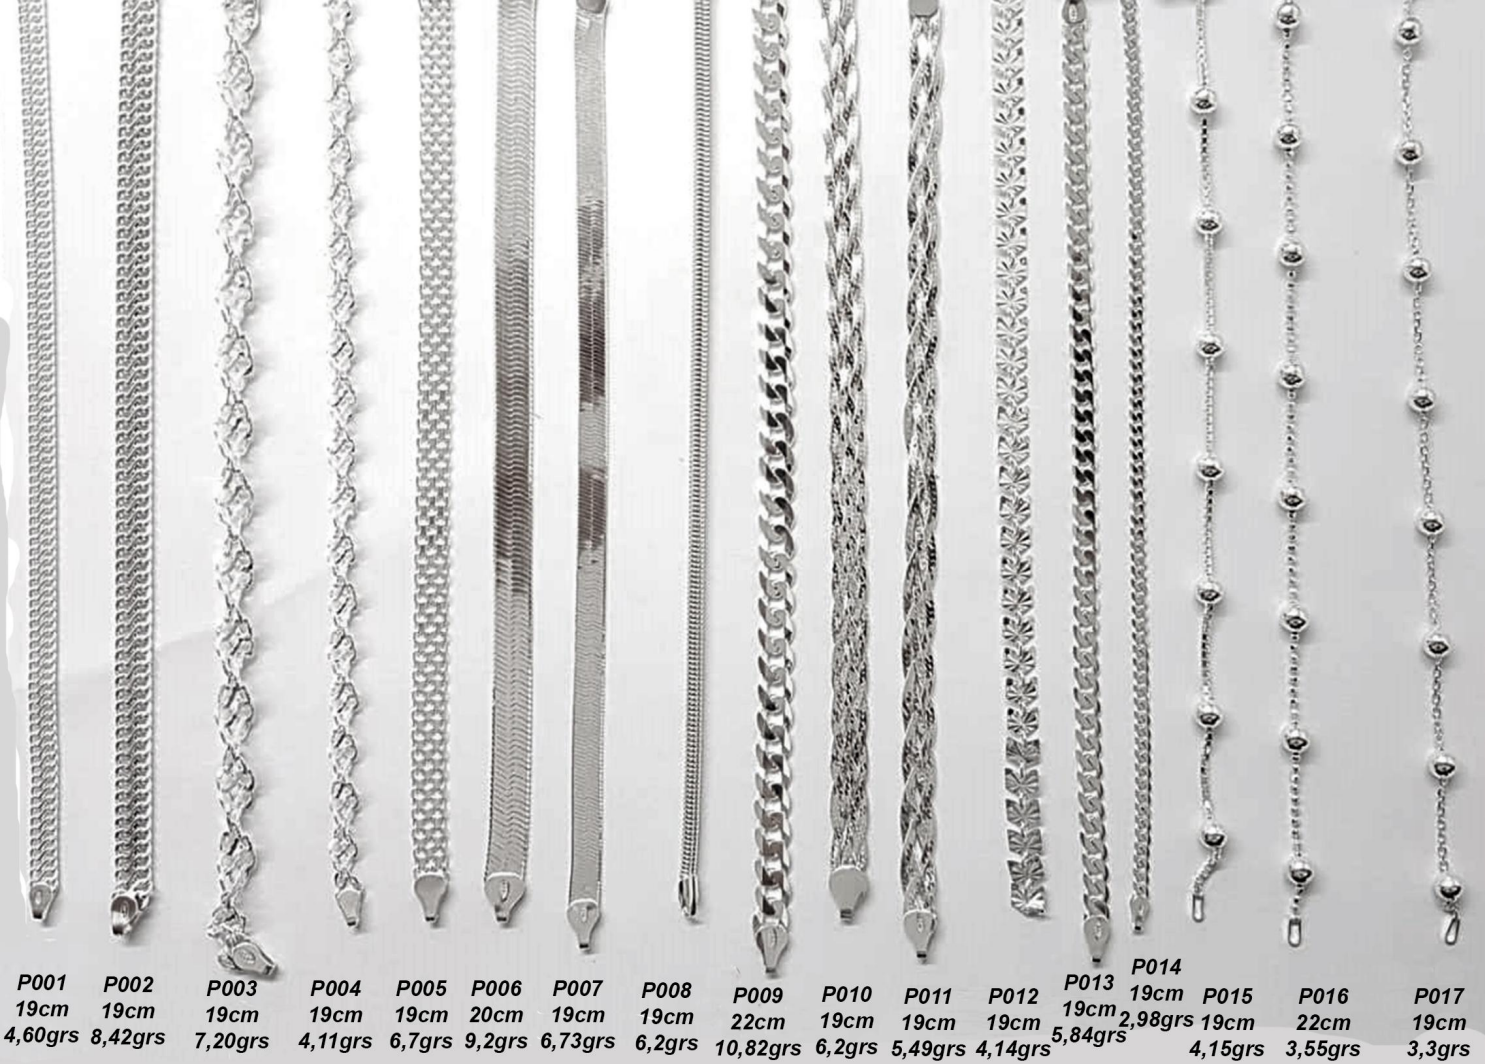

CATÁLOGO PULSEIRAS DE PRATA

UMA JÓIA DE IMAGEM
www.goldgraph.com.br

PM001	PM002	PM003	PM004	PM005	PM006	PM007	PM008	PM009	PM010	PM011
22cm	22cm	22cm	22cm	22cm	22cm	22cm	22cm	22cm	22cm	22cm
2,84grs	4,42grs	5,98grs	5,94grs	7,76grs	10,23grs	11,69grs	12,16grs	13,62grs	14,02grs	13,78grs

P001	P002	P003	P004	P005	P006	P007	P008	P009	P010	P011	P012	P013	P014	P015	P016	P017
19cm	19cm	19cm	19cm	19cm	20cm	19cm	19cm	22cm	19cm	19cm	19cm	19cm	19cm	19cm	22cm	19cm
4,60grs	8,42grs	7,20grs	4,11grs	6,7grs	9,2grs	6,73grs	6,2grs	10,82grs	6,2grs	5,49grs	4,14grs	5,84grs	2,98grs	4,15grs	3,55grs	3,3grs

PM012
22cm
14,84grs

PM013
22cm
17,77grs

PM014
22cm
18,01grs

PM015
22cm
16,46grs

PM016
22cm
18,33grs

PM017
22cm
20,97grs

PM018
22cm
23,50grs

PM019
22cm
28,36grs

PM020
22cm
32,59grs